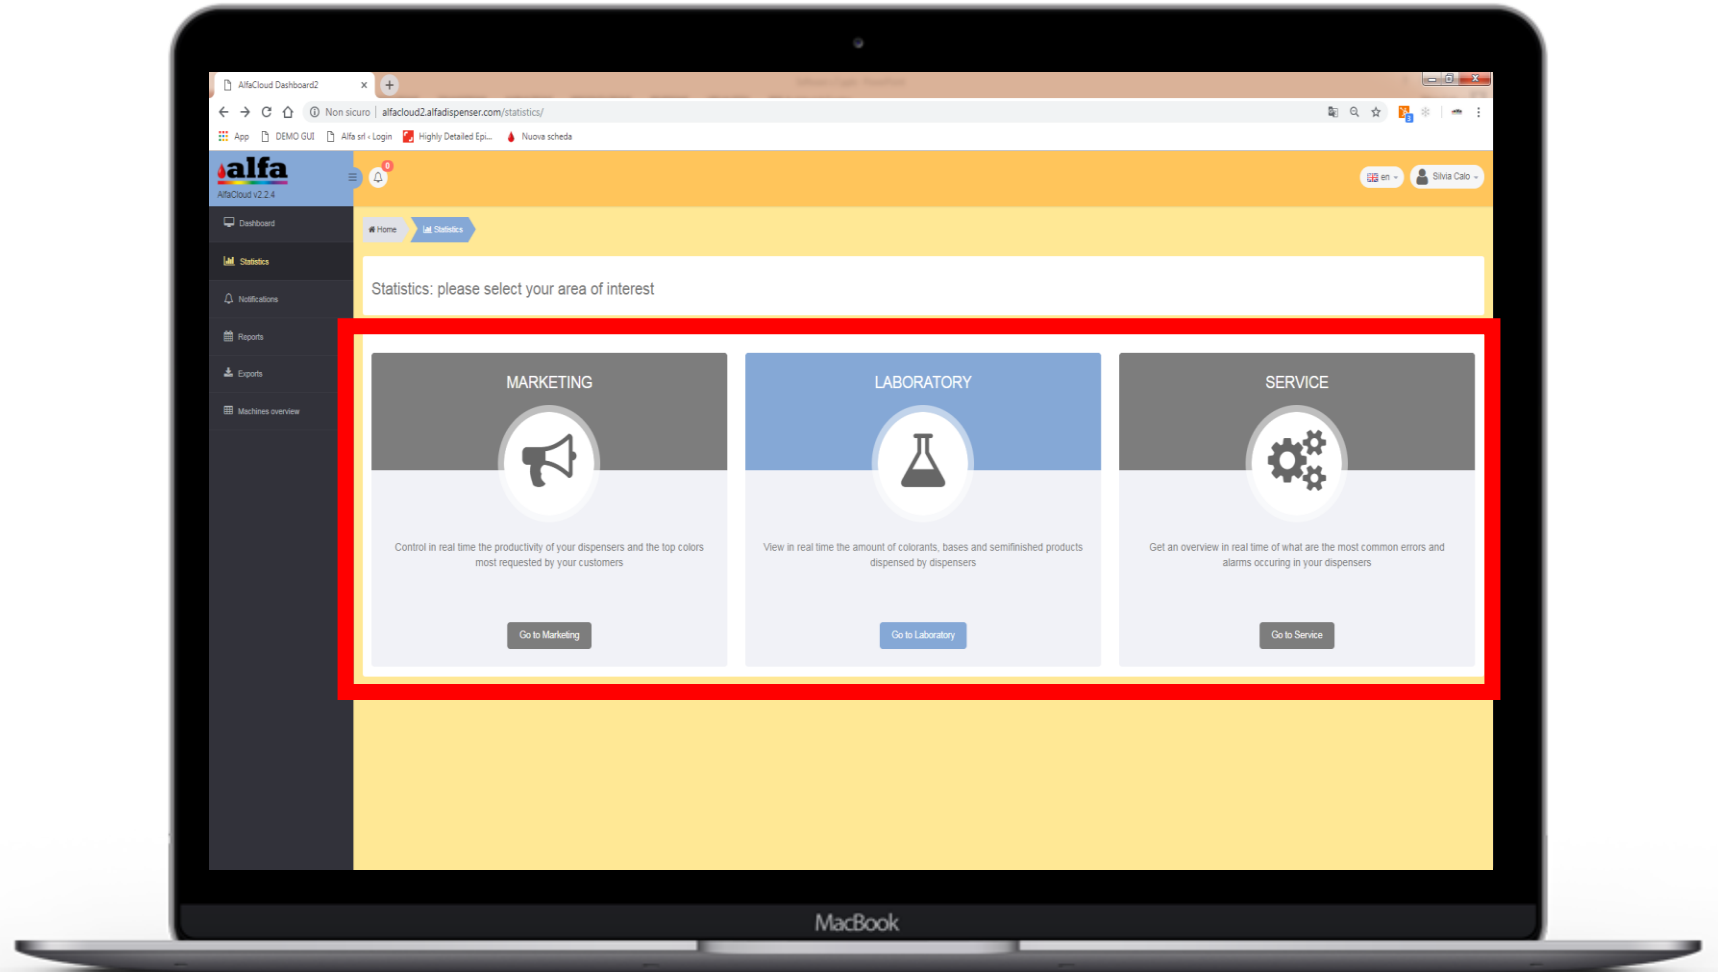

Alfa Cloud

To control your business:

- Dispensations
- Dispensers' status
- Colorants/bases level
- Geolocation
- Data analysis
- Reports/notifications
- ...

Alfa Cloud Features

Alfa Cloud

➤ Machines' status (alarms, pre-alarms, working, not connected)

Alfa Cloud

➤ Machines' interactive geolocation

Alfa Cloud

➤ Data on dispensations and colors most sold

Alfa Cloud

➤ Details of machines' on field

Alfa Cloud

➤ Geolocation and machine details

Alfa Cloud

➤ Dispensations, products usage, products level and resources usage

Alfa Cloud

➤ Tables of dispensations, alarms, events, resource usage, etc

Alfa Cloud

➤ Marketing, laboratory and service statistics