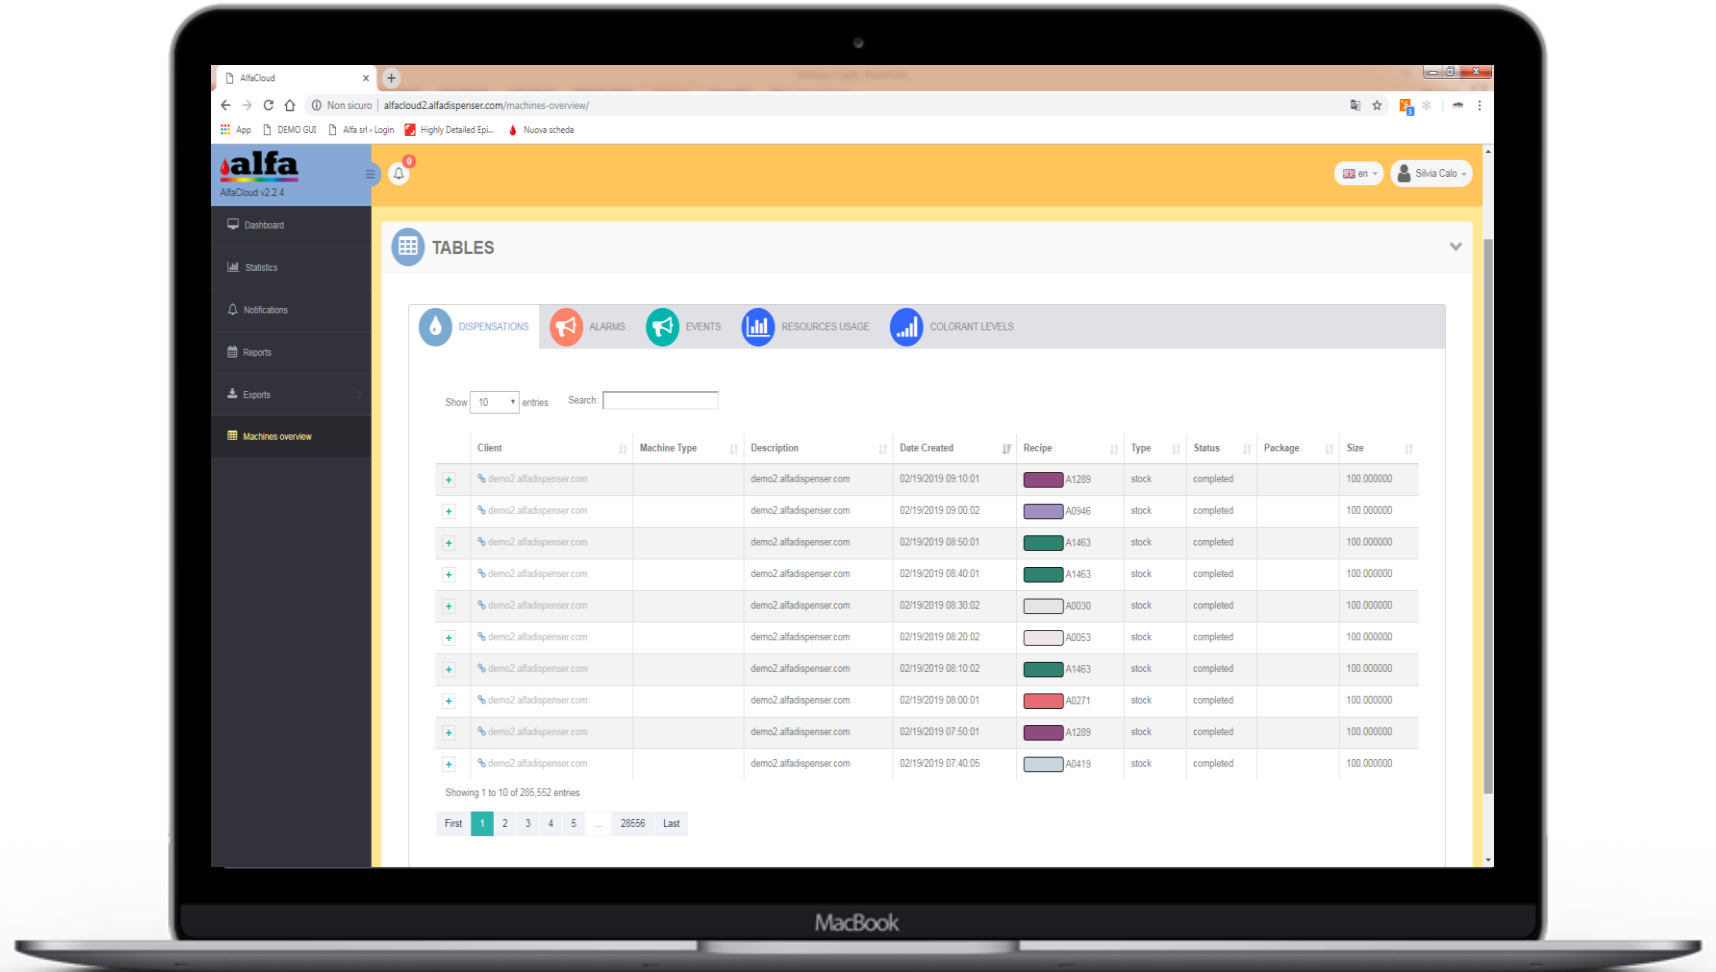

Alfa Cloud

To control your business:

- Dispensations
- Dispensers' status
- Colorants/bases level
- Geolocation
- Data analysis
- Reports/notifications
- ...

Alfa Cloud Features

Alfa Cloud

➤ Machines' status (alarms, pre-alarms, working, not connected)

Alfa Cloud

➤ Machines' interactive geolocation

Alfa Cloud

➤ Data on dispensations and colors most sold

Alfa Cloud

➤ Details of machines' on field

Alfa Cloud

➤ Geolocation and machine details

Alfa Cloud

➤ Daily/weekly/monthly reports on dispensations/purges/alarms

Alfa Cloud

➤ Data export

Alfa Cloud

➤ Dispensations, alarms, events, colorants levels and resource usage

THINK

**DIFFERENT
INNOVATIVE
SIMPLE**