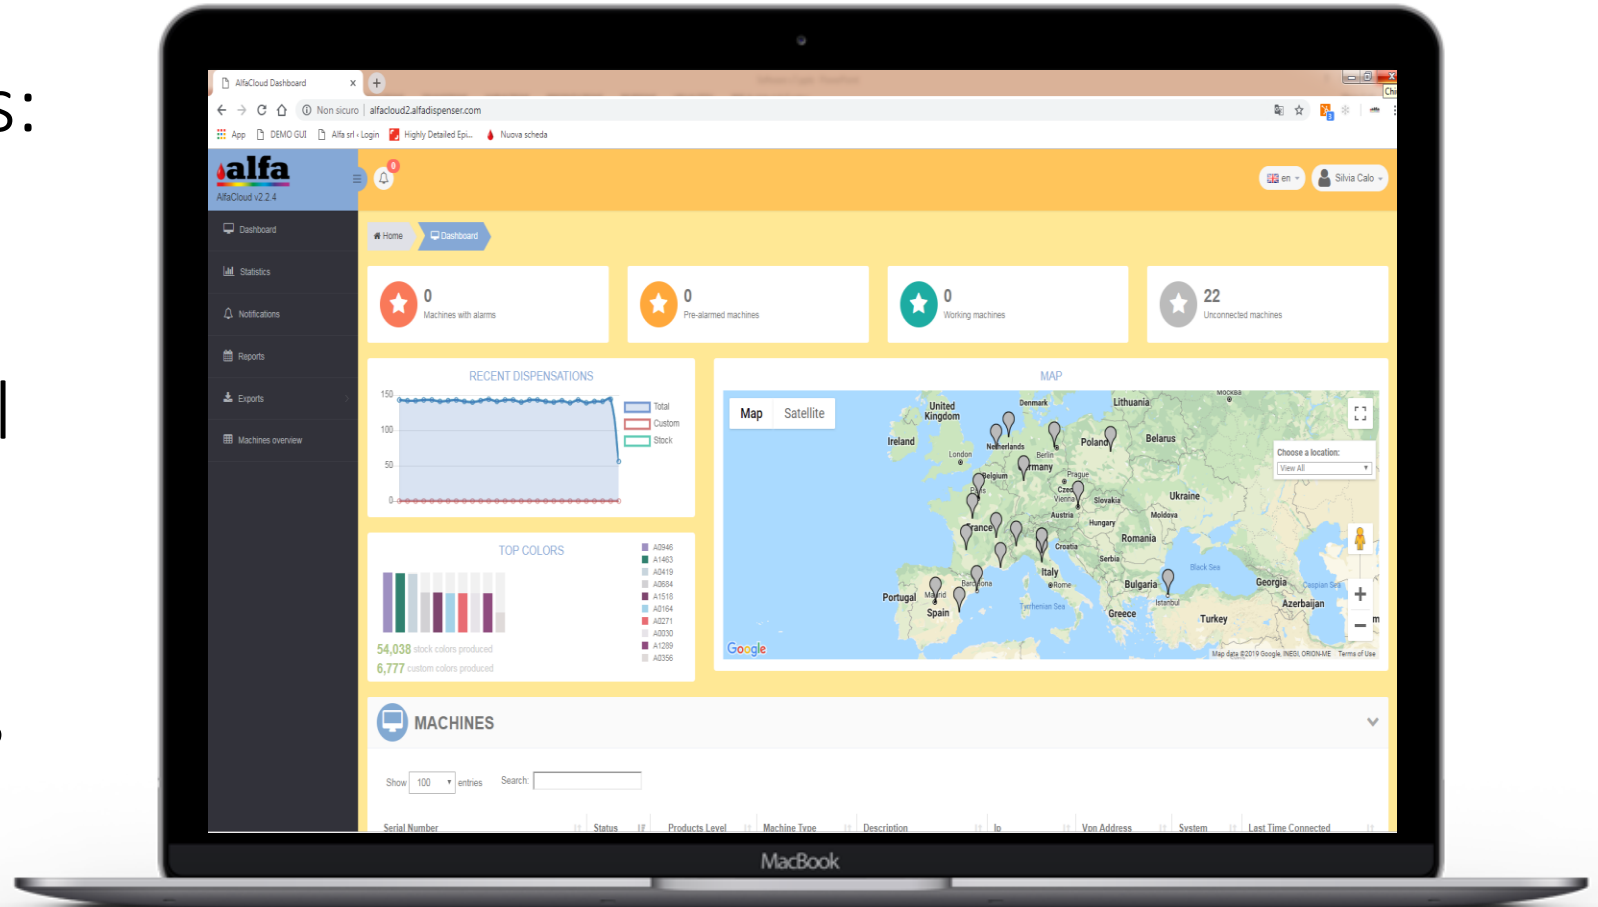

Alfa Cloud

To control your business:

- Dispensations
- Dispensers' status
- Colorants/bases level
- Geolocation
- Data analysis
- Reports/notifications
- ...

Alfa Cloud Features

Alfa Cloud

➤ Machines' status (alarms, pre-alarms, working, not connected)

Alfa Cloud

➤ Machines' interactive geolocation

Alfa Cloud

➤ Data on dispensations and colors most sold

Alfa Cloud

➤ Details of machines' on field

Alfa Cloud

➤ Geolocation and machine details