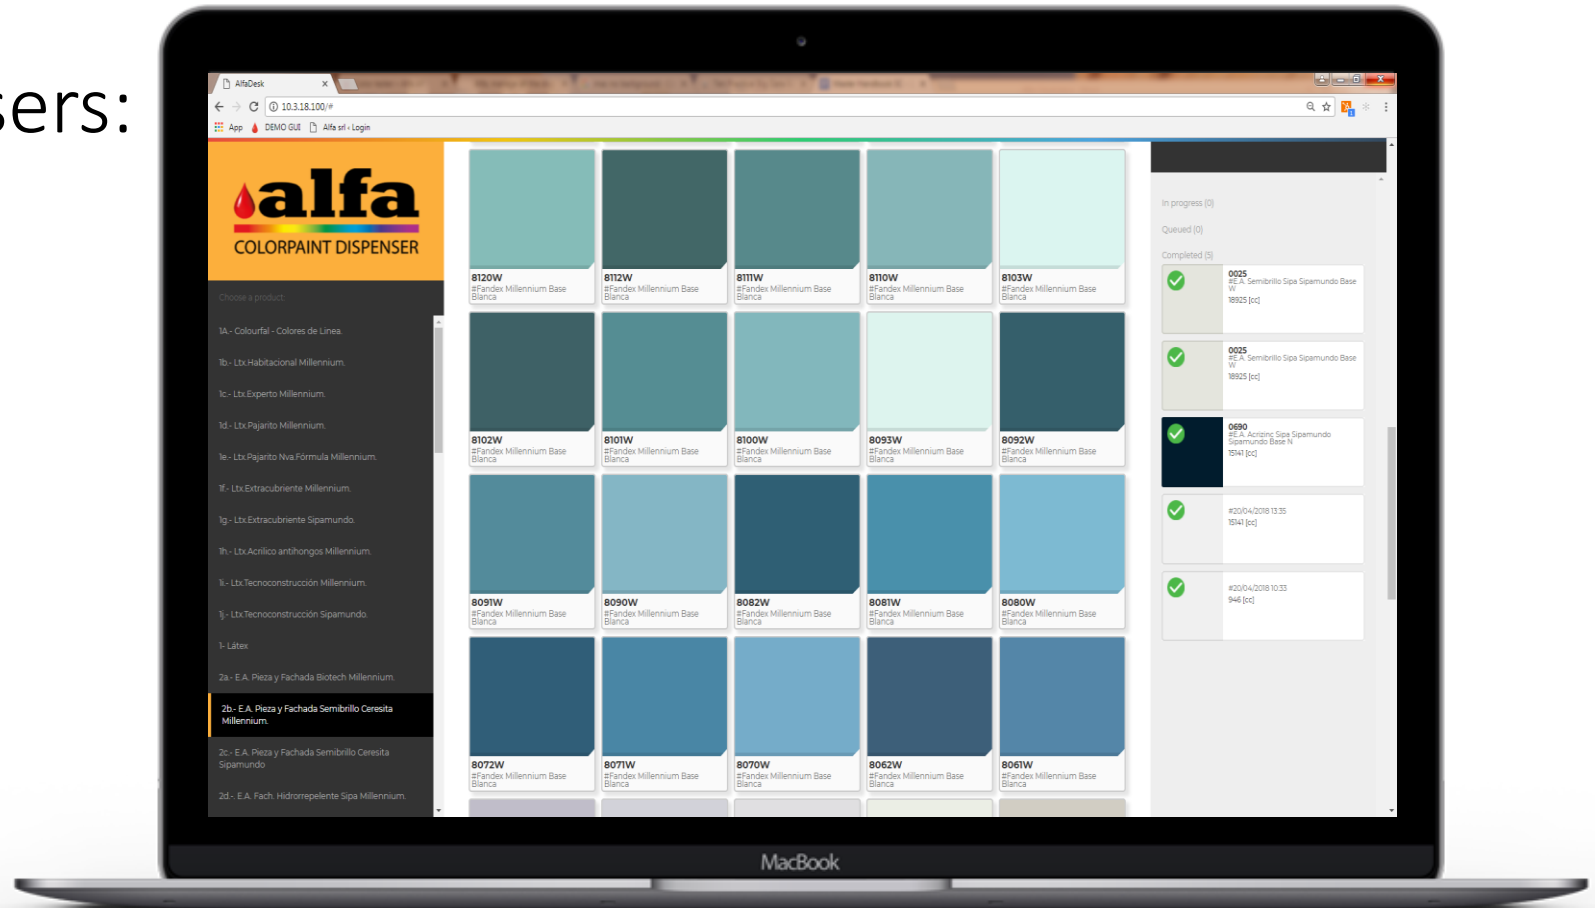

Alfa Admin

To set up your dispensers:

- Set up
- Colorants
- Formulas
- Products
- Troubleshooting
- Updates
- ...

Alfa Tint

To operate your dispensers:

- Search formulas
- Create formulas
- Queue dispensations
- Dispense
- Print labels
- Customer profiling
- ...