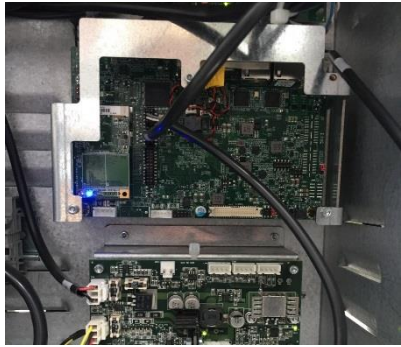

From automatic dispenser to Smart Unit

Linux PC

Sensors

Boards

Intelligence on board, independent from store PC and software.
No need for a PC, any device with a browser can operate the unit.

Full control of your business