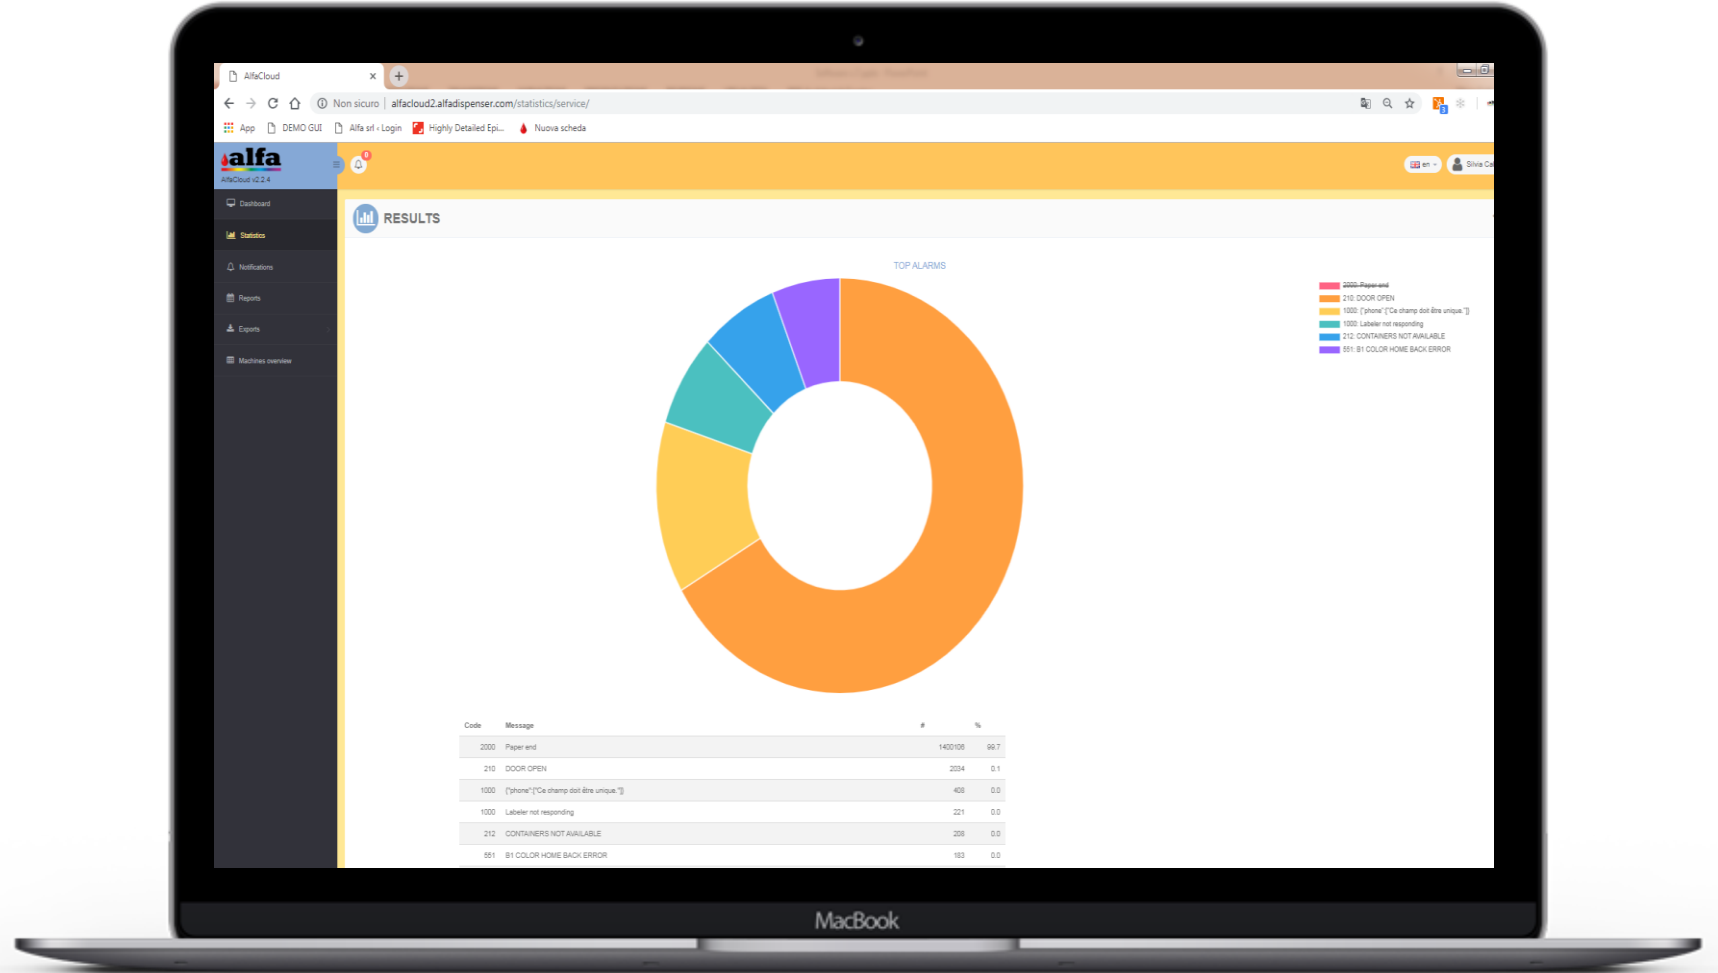

CLOUD PLATFORMS

Information is gathered and made available to all authorized users from remote in real time.

BIG DATA

To have far more intelligence at your disposal to improve decision-making and minimise risks.

Alfa Cloud

➤ Dispensations and most colors sold statistics

Alfa Cloud

➤ Colorants and bases usage statistics

Alfa Cloud

➤ Alarms statistics

Alfa Cloud

➤ Notifications (information exchange, alarms, etc)