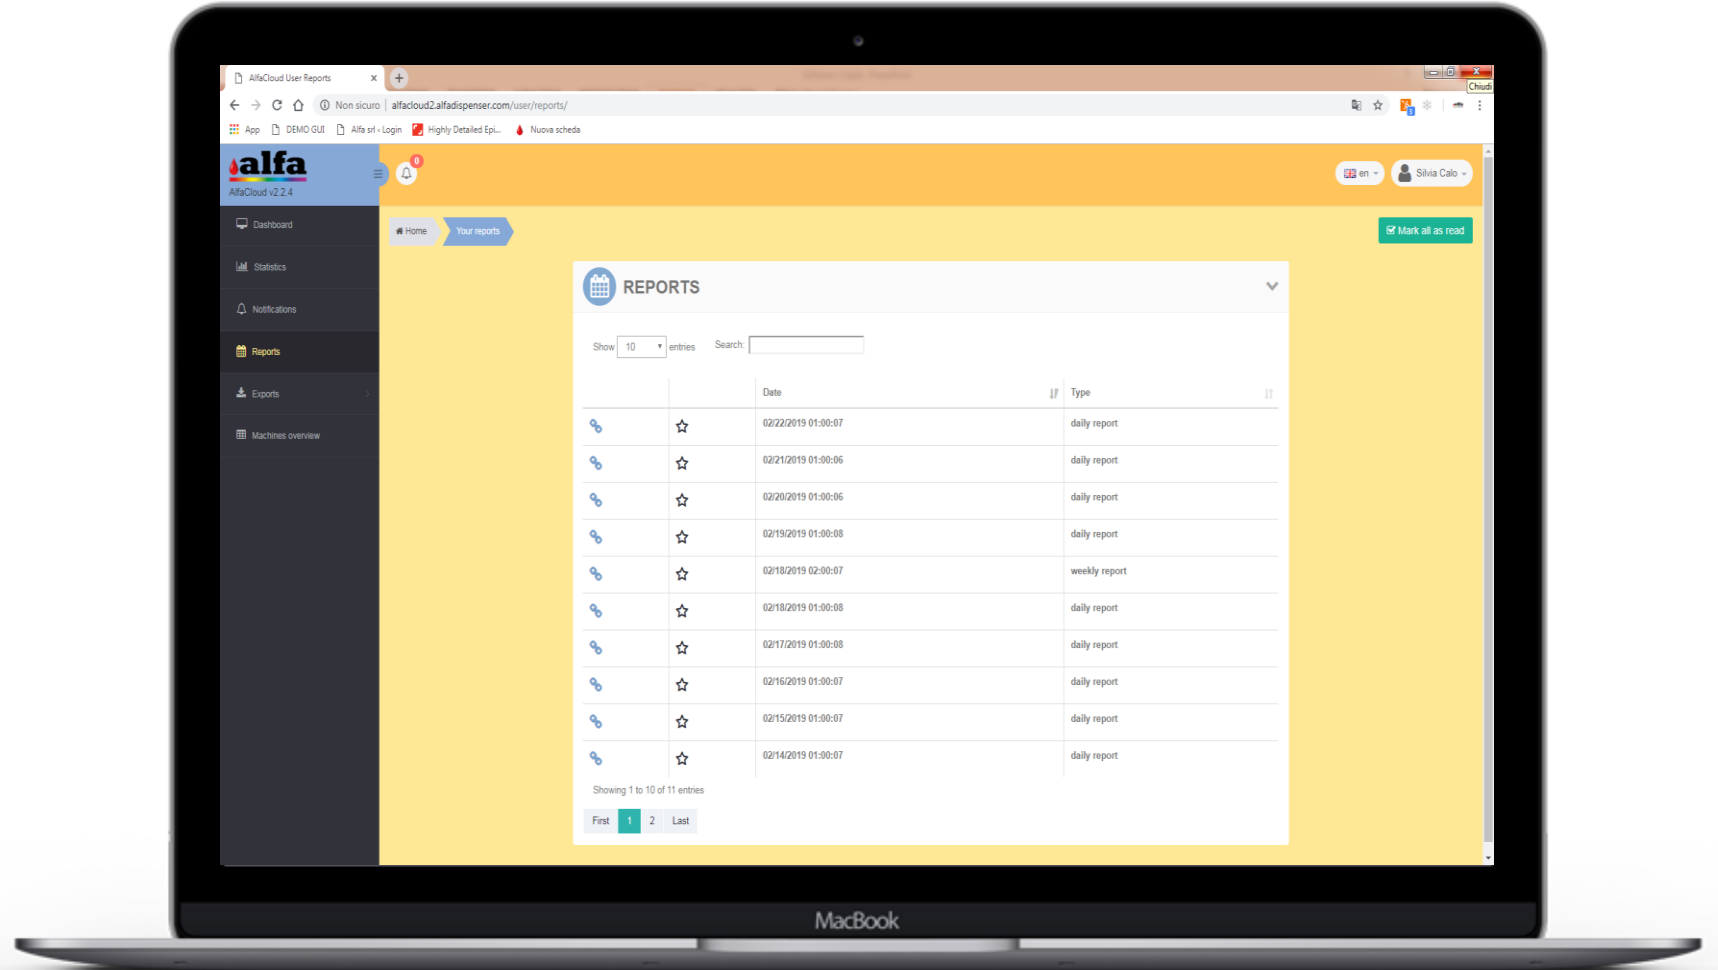

Alfa Cloud

➤ Daily/weekly/monthly reports on dispensations/purges/alarms