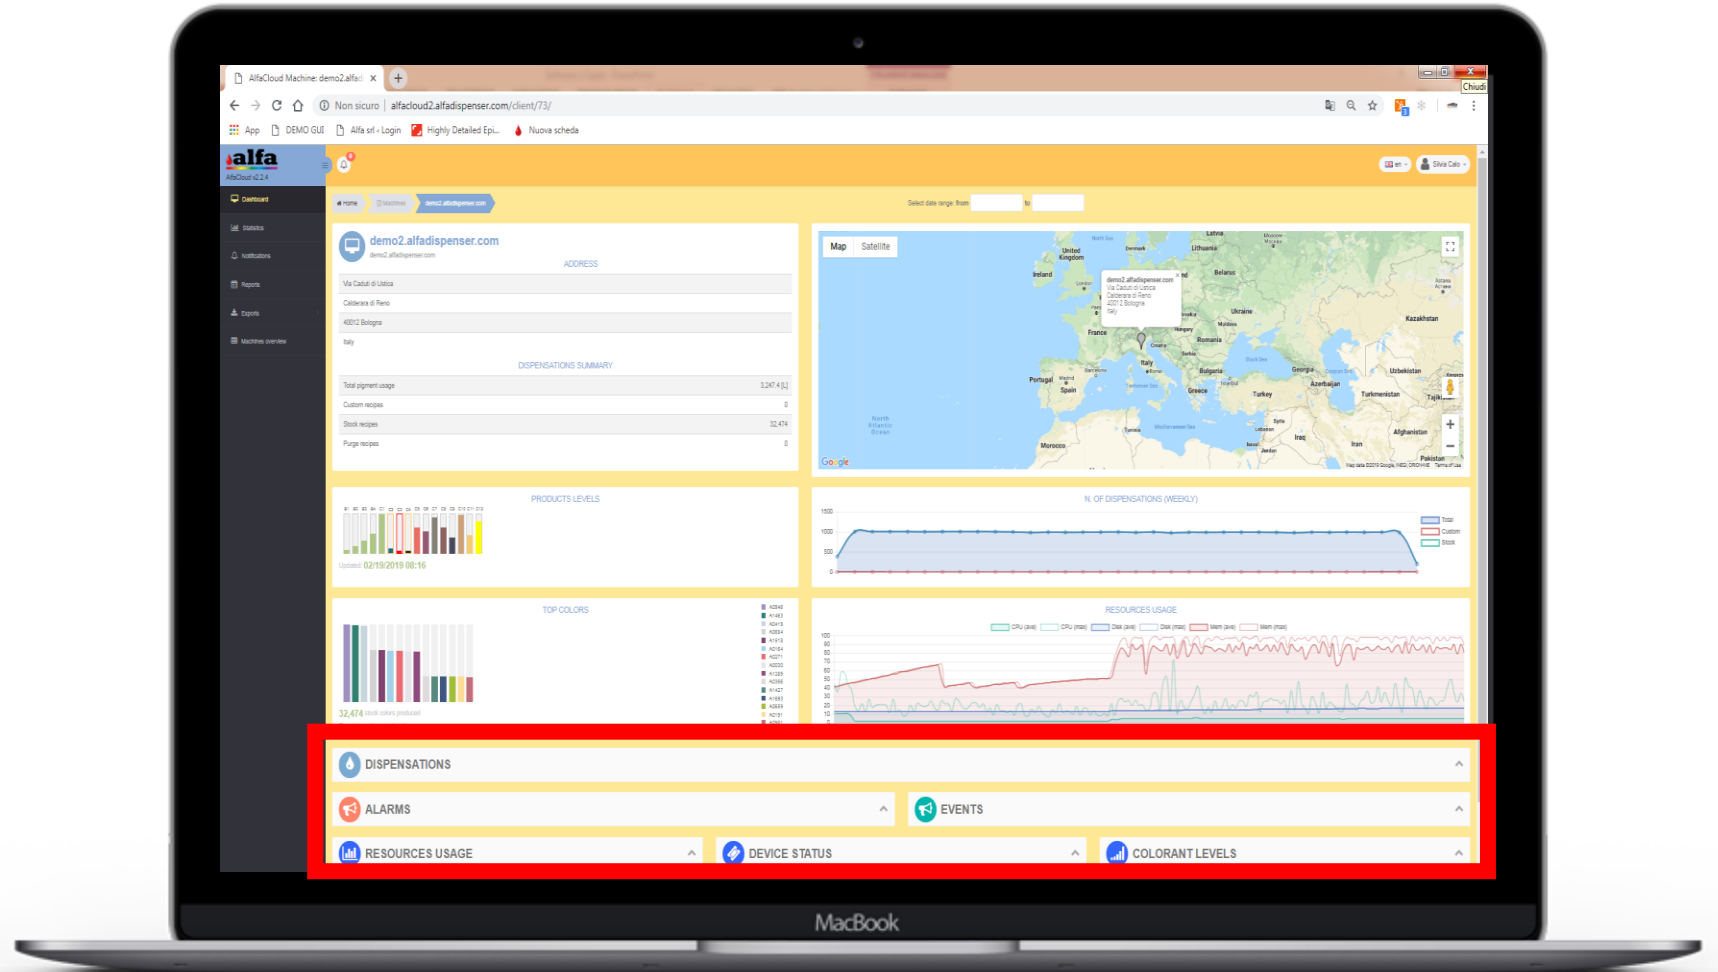

Alfa Cloud

➤ Tables of dispensations, alarms, events, resource usage, etc