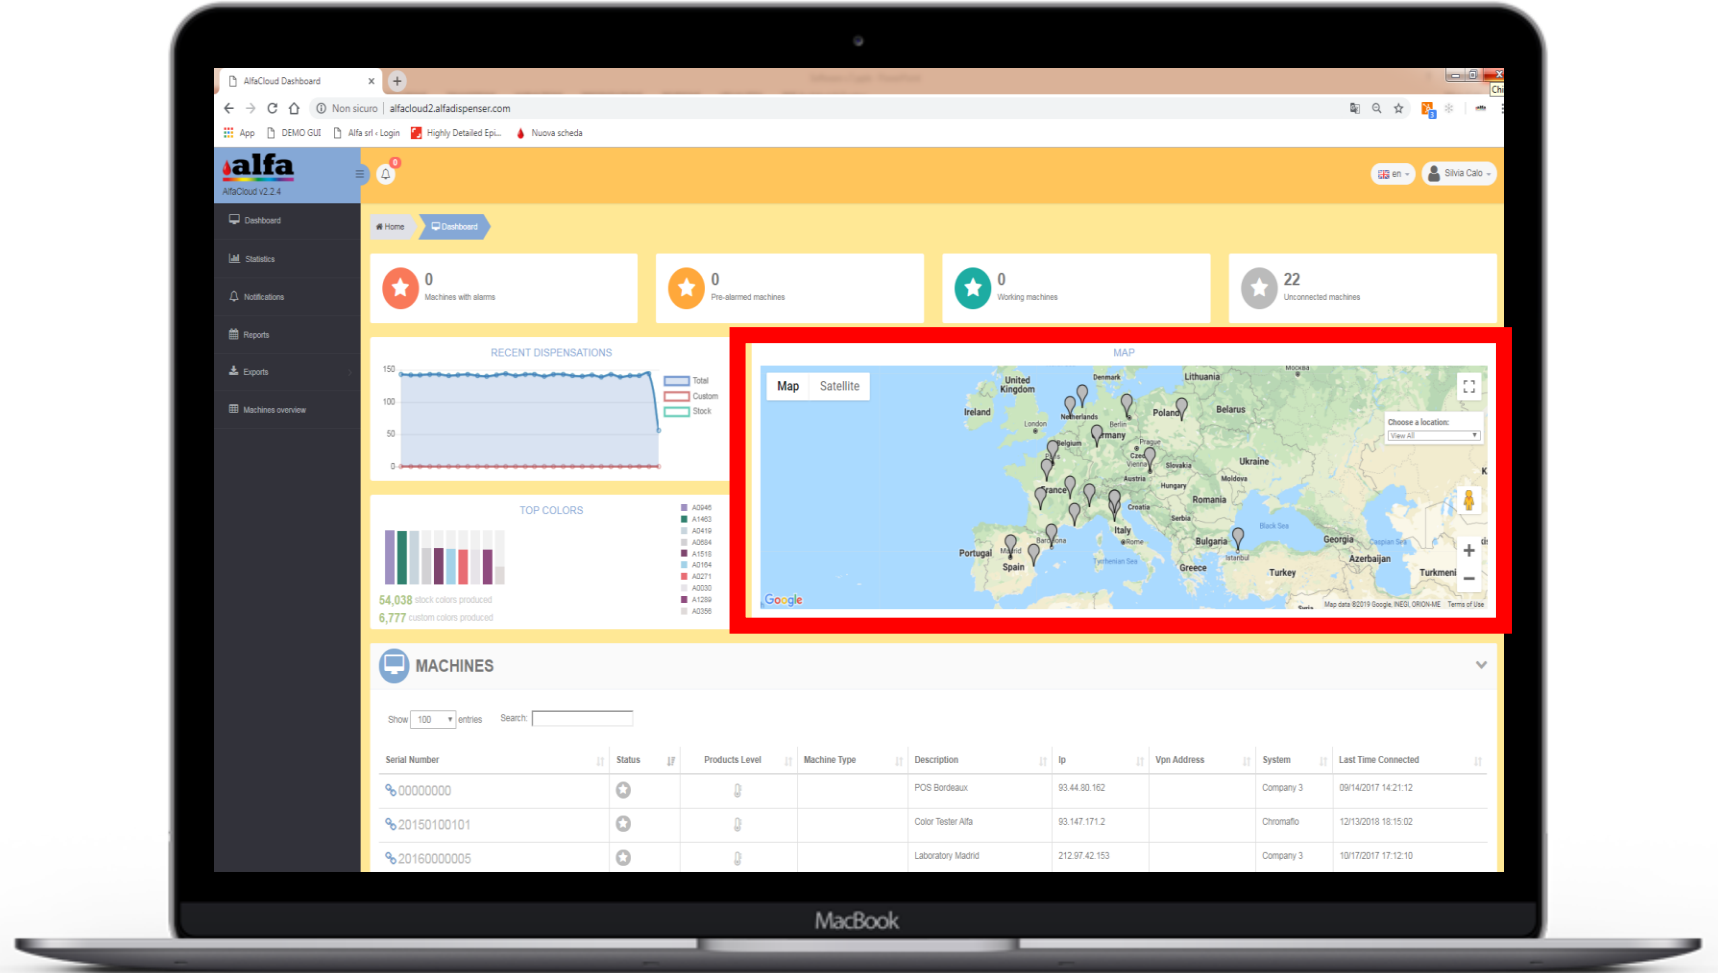

Alfa Cloud

To control your business:

- Dispensations
- Dispensers' status
- Colorants/bases level
- Geolocation
- Data analysis
- Reports/notifications
- ...

Alfa Cloud Features

Alfa Cloud

➤ Machines' status (alarms, pre-alarms, working, not connected)

Alfa Cloud

➤ Machines' interactive geolocation

Alfa Cloud

➤ Data on dispensations and colors most sold

Alfa Cloud

➤ Details of machines' on field

Alfa Cloud

➤ Geolocation and machine details