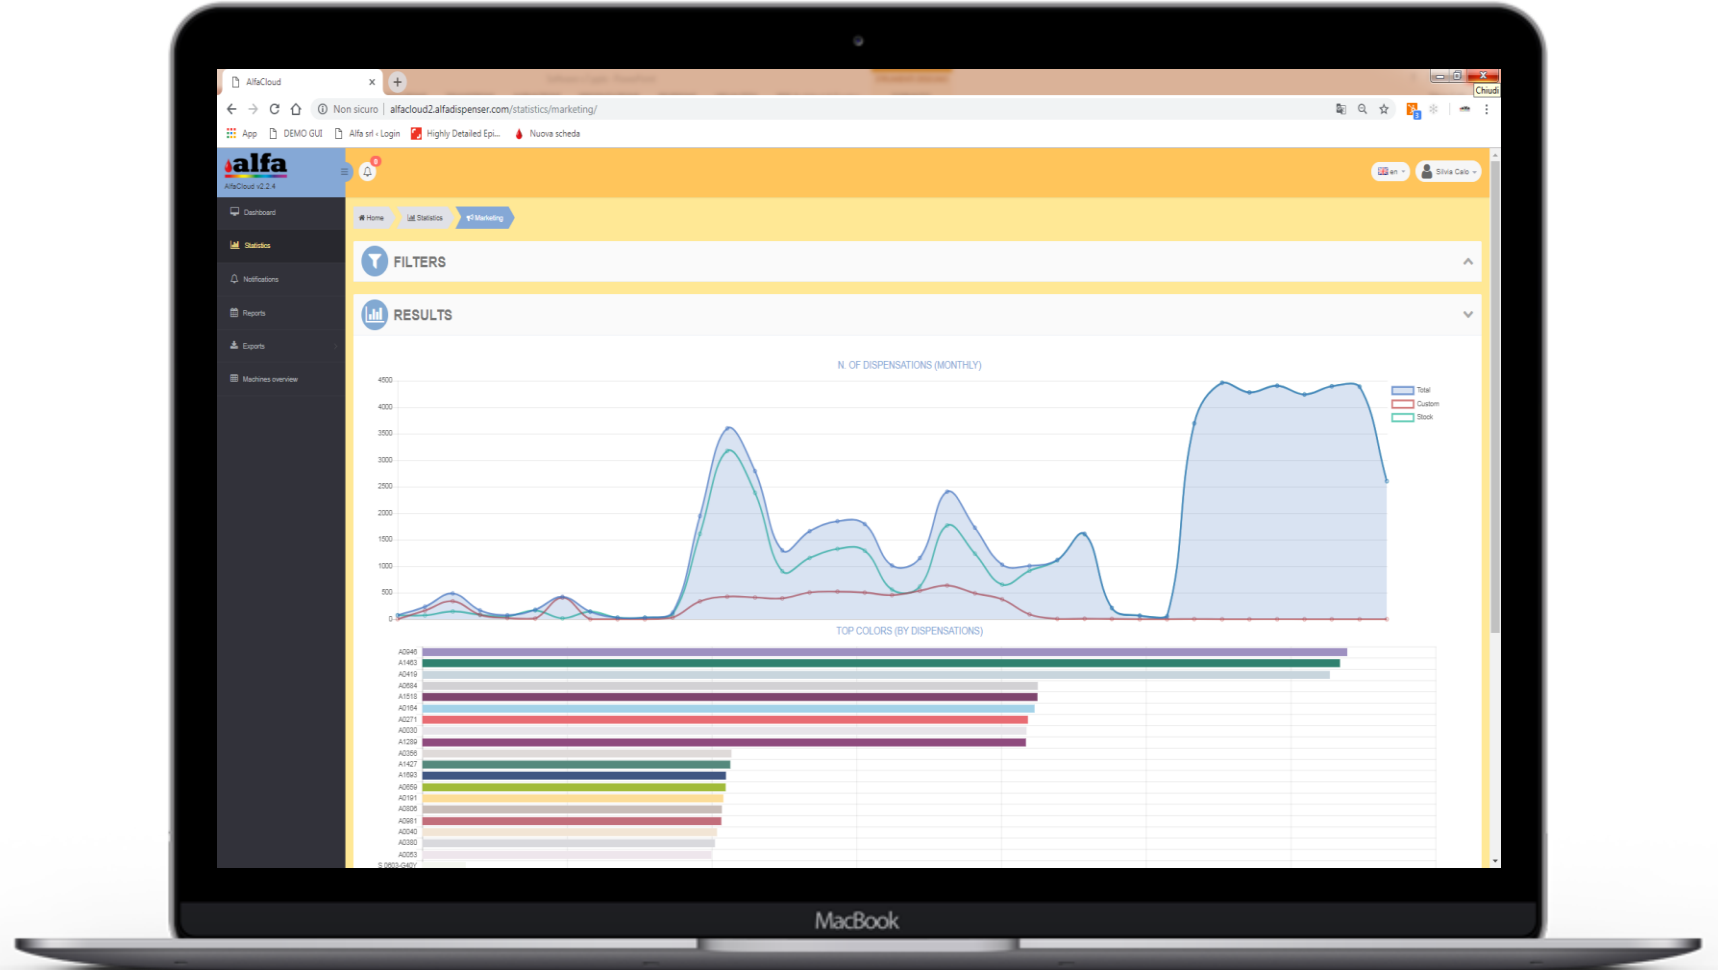

Alfa Cloud

➤ Dispensations and most colors sold statistics