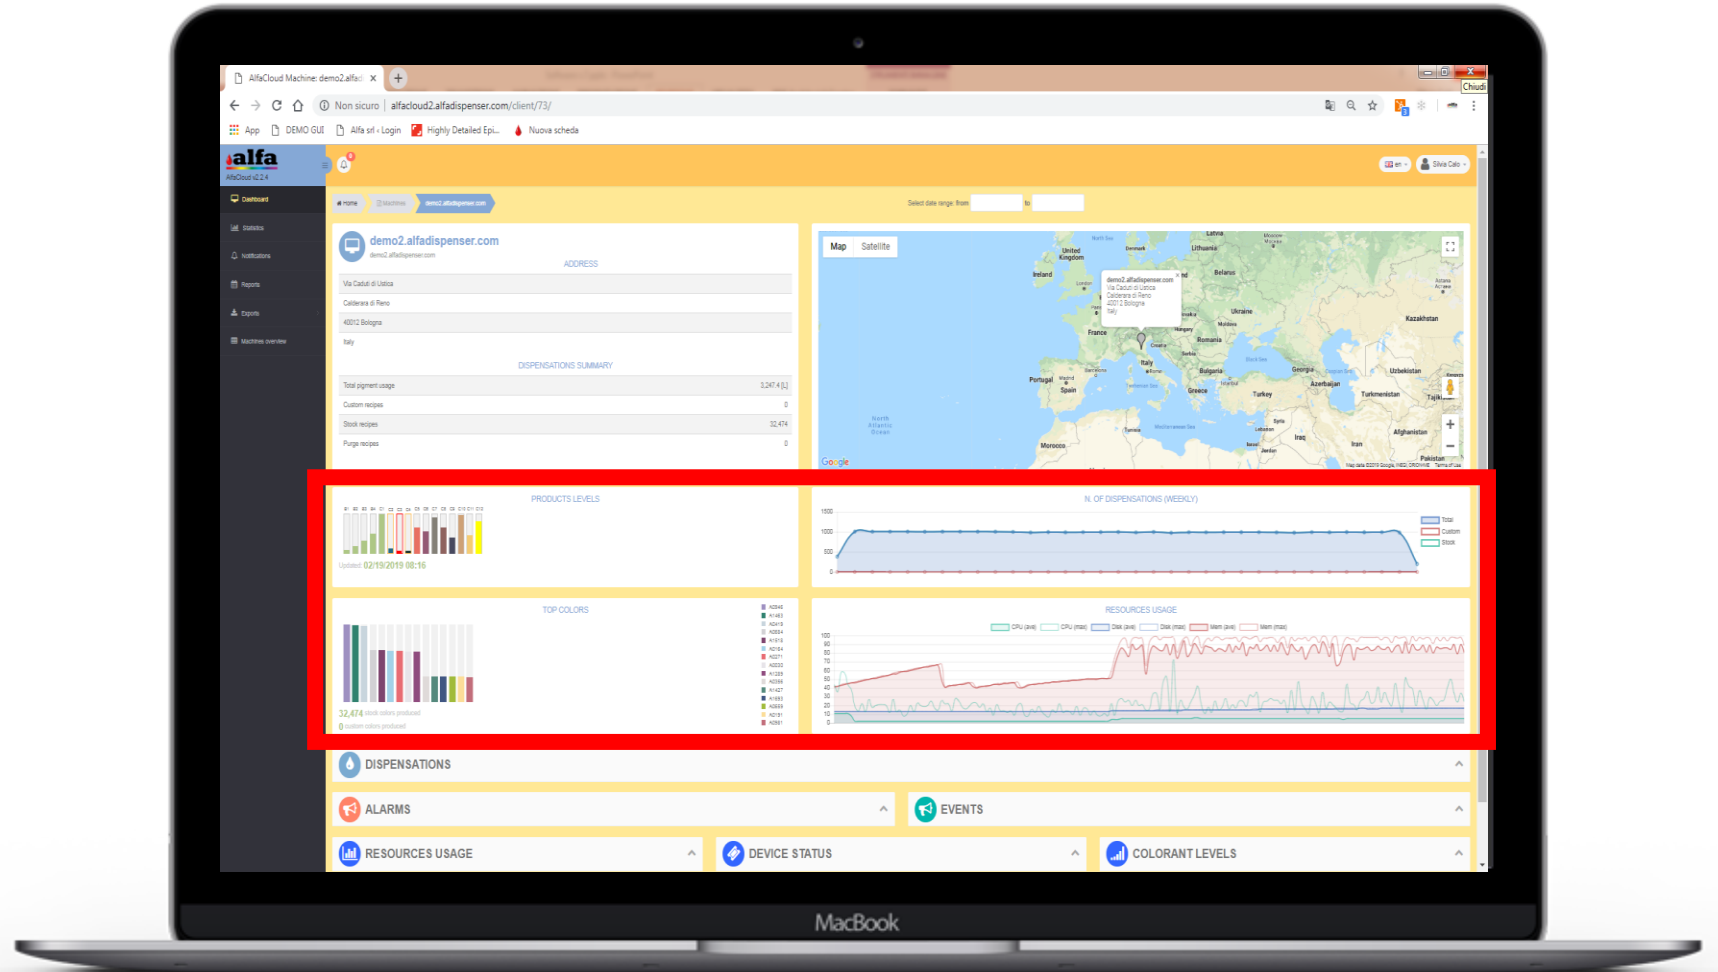

Alfa Cloud

➤ Dispensations, products usage, products level and resources usage