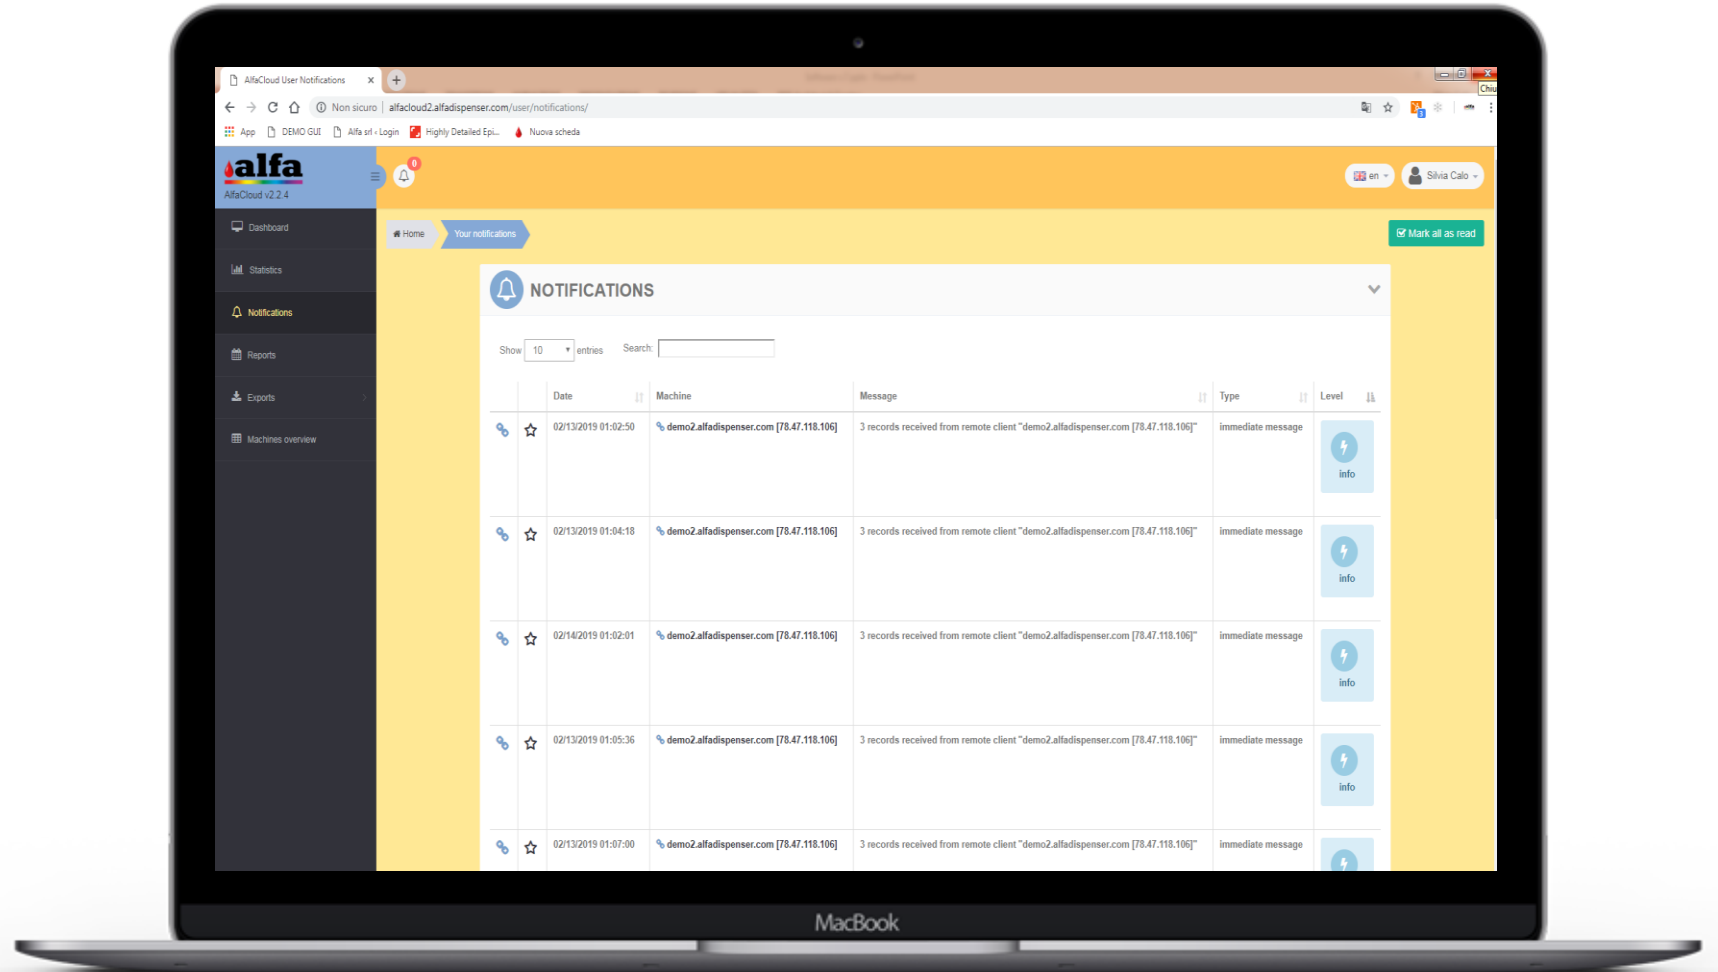

Alfa Cloud

➤ Machines' interactive geolocation

Alfa Cloud

➤ Data on dispensations and colors most sold

Alfa Cloud

➤ Details of machines' on field

Alfa Cloud

➤ Geolocation and machine details

Alfa Cloud

➤ Dispensations and most colors sold statistics

Alfa Cloud

➤ Colorants and bases usage statistics

Alfa Cloud

➤ Alarms statistics

Alfa Cloud

➤ Notifications (information exchange, alarms, etc)