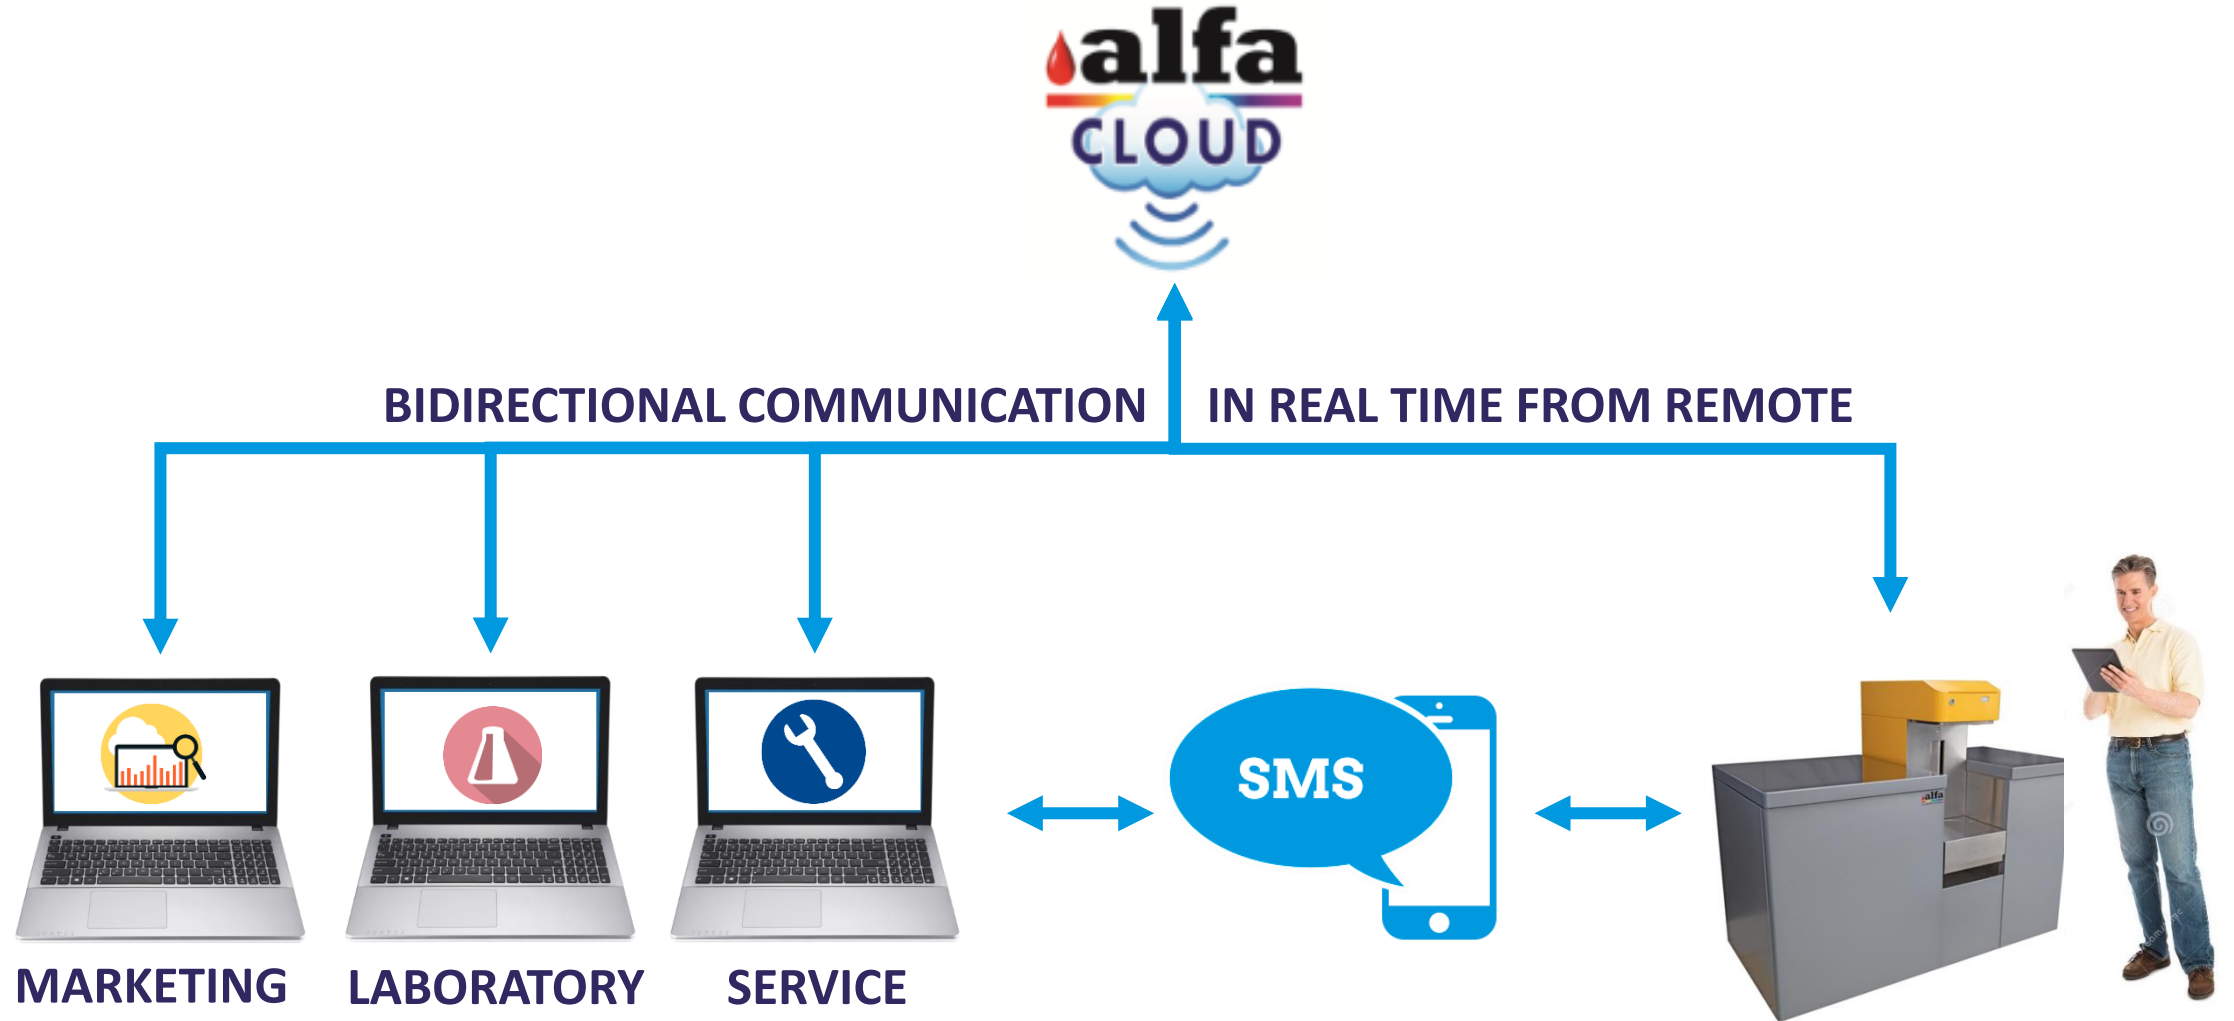

CLOUD PLATFORMS

Information is gathered and made available to all authorized users from remote in real time.

BIG DATA

To have far more intelligence at your disposal to improve decision-making and minimise risks.

From automatic dispenser to Smart Unit

Linux PC

Sensors

Boards

Intelligence on board, independent from store PC and software.
No need for a PC, any device with a browser can operate the unit.

Full control of your business

Advantages

- No installation required
- Accessible through any device (PC, tablet, mobile phone)
- Increased security
- Centralized data
- Accessible anywhere and anytime
- Easily customizable
- Flexible core technologies

Alfa Cloud

To control your business:

- Dispensations
- Dispensers' status
- Colorants/bases level
- Geolocation
- Data analysis
- Reports/notifications
- ...

Alfa Cloud Features

Alfa Cloud

➤ Machines' status (alarms, pre-alarms, working, not connected)