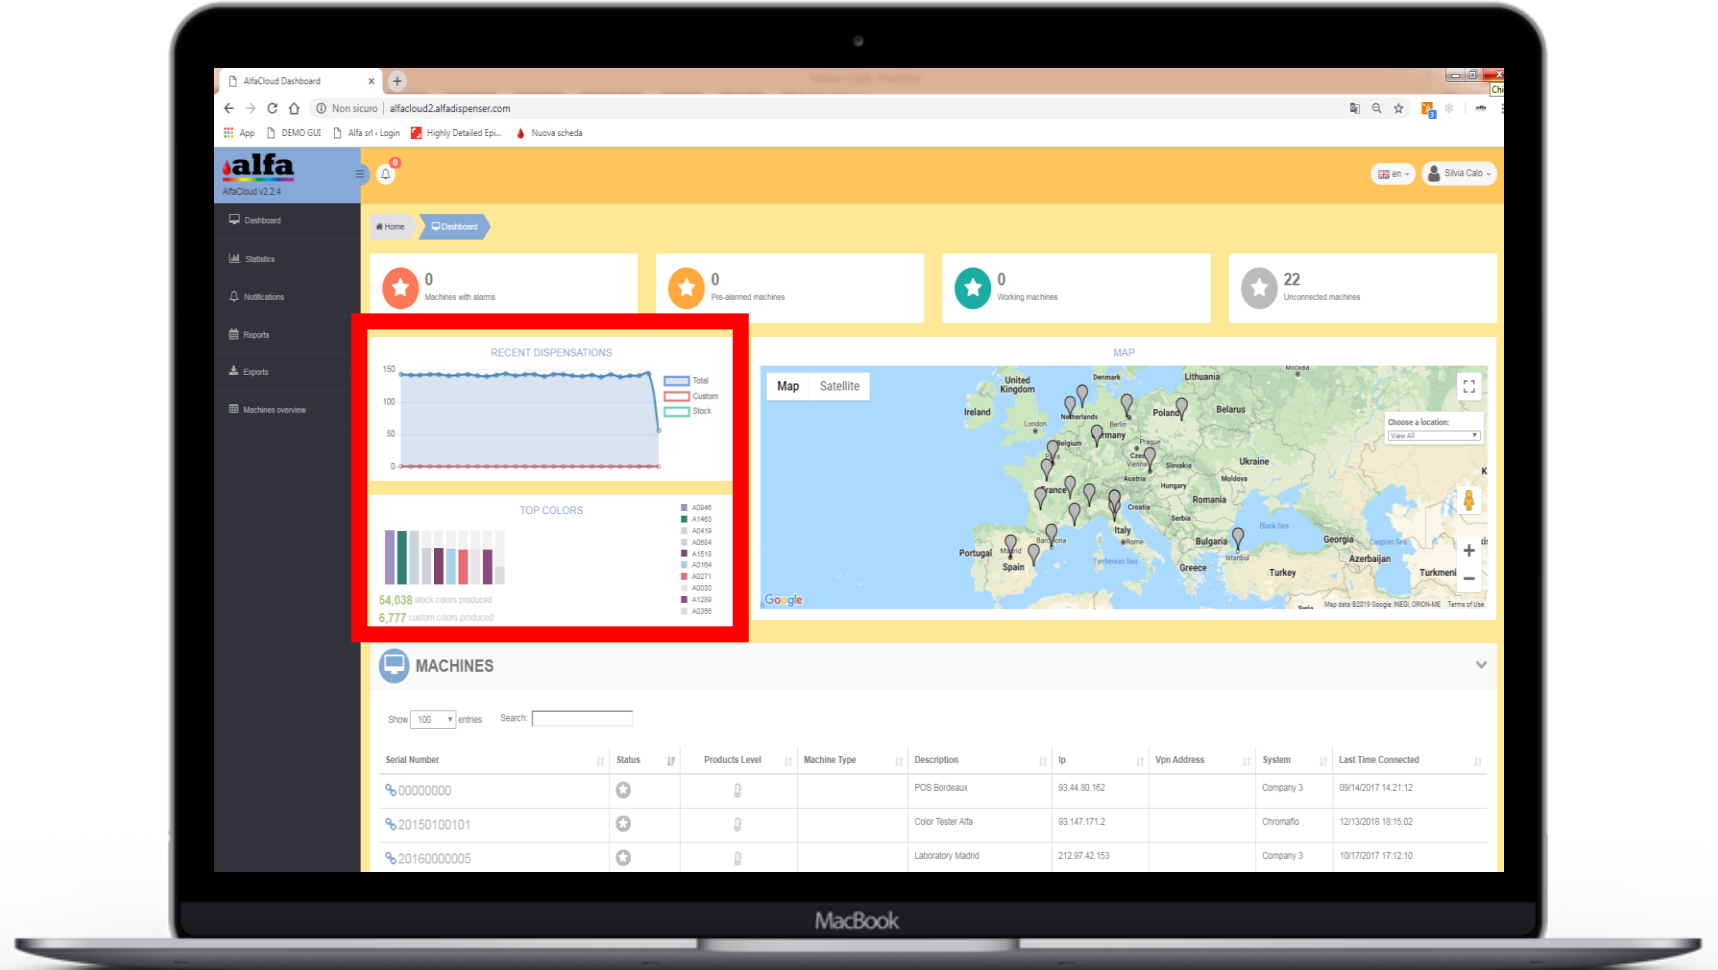

Alfa Cloud

To control your business:

- Dispensations
- Dispensers' status
- Colorants/bases level
- Geolocation
- Data analysis
- Reports/notifications
- ...

Alfa Cloud Features

Alfa Cloud

➤ Machines' status (alarms, pre-alarms, working, not connected)

Alfa Cloud

➤ Machines' interactive geolocation

Alfa Cloud

➤ Data on dispensations and colors most sold

Alfa Cloud

➤ Details of machines' on field

Alfa Cloud

➤ Geolocation and machine details