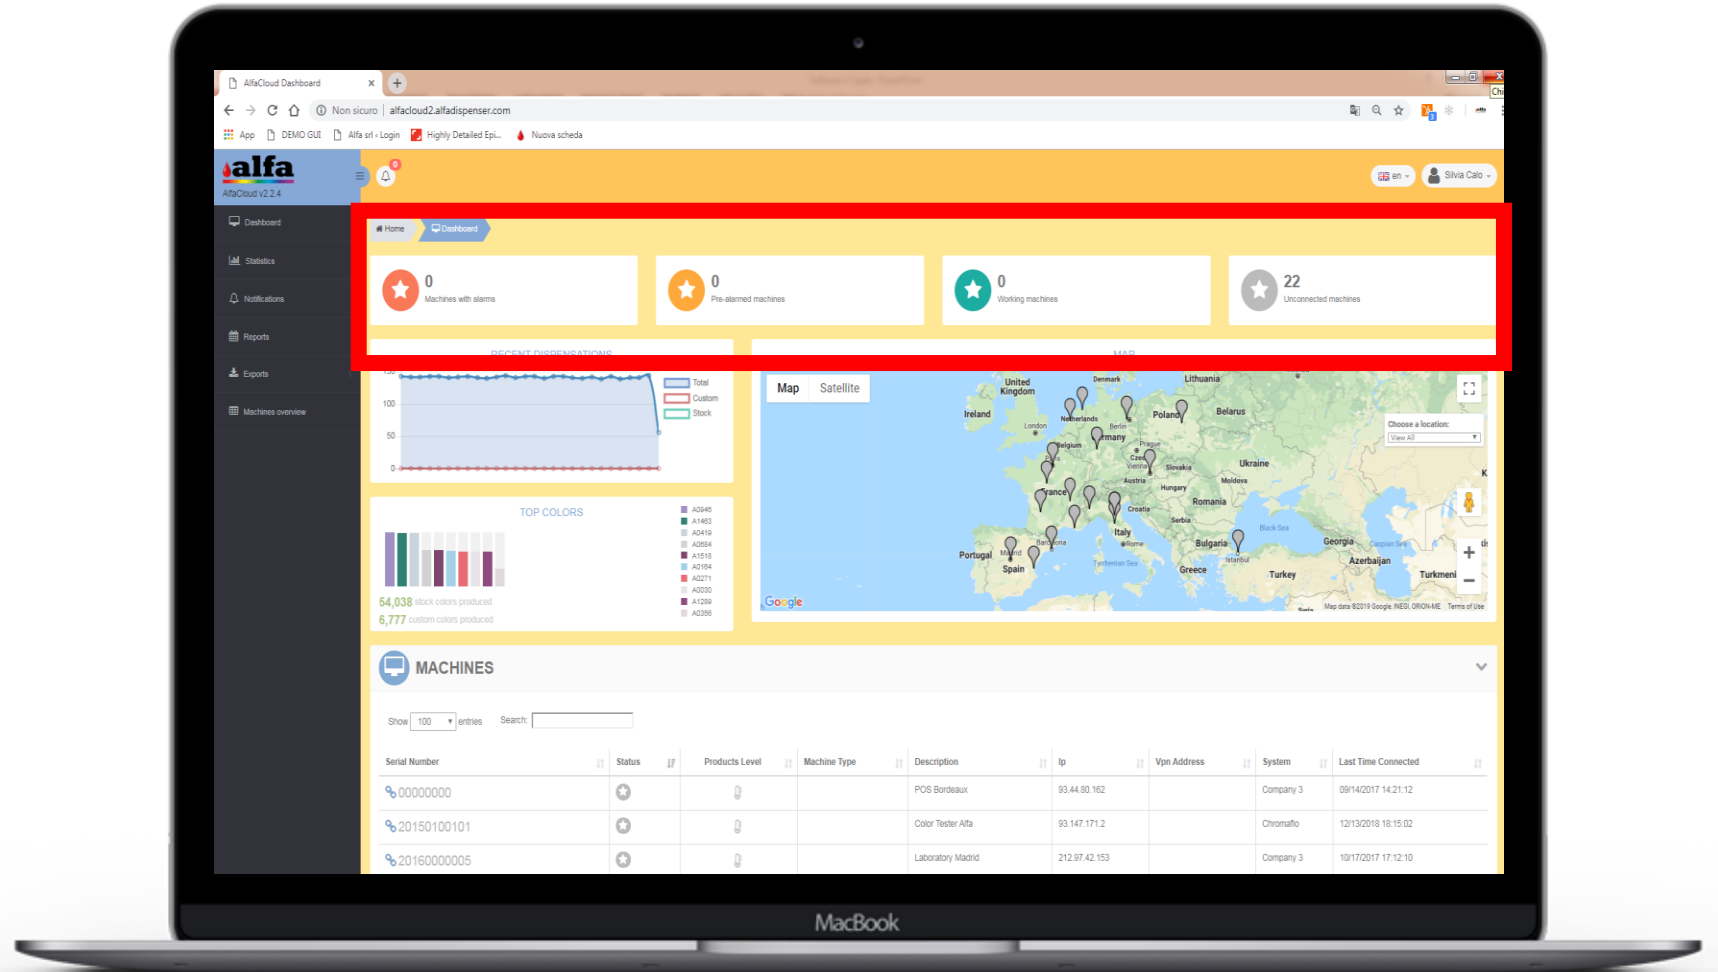

Alfa Cloud

To control your business:

- Dispensations
- Dispensers' status
- Colorants/bases level
- Geolocation
- Data analysis
- Reports/notifications
- ...

Alfa Cloud Features

Alfa Cloud

➤ Machines' status (alarms, pre-alarms, working, not connected)

Alfa Cloud

➤ Machines' interactive geolocation

Alfa Cloud

➤ Data on dispensations and colors most sold

Alfa Cloud

➤ Details of machines' on field

Alfa Cloud

➤ Geolocation and machine details