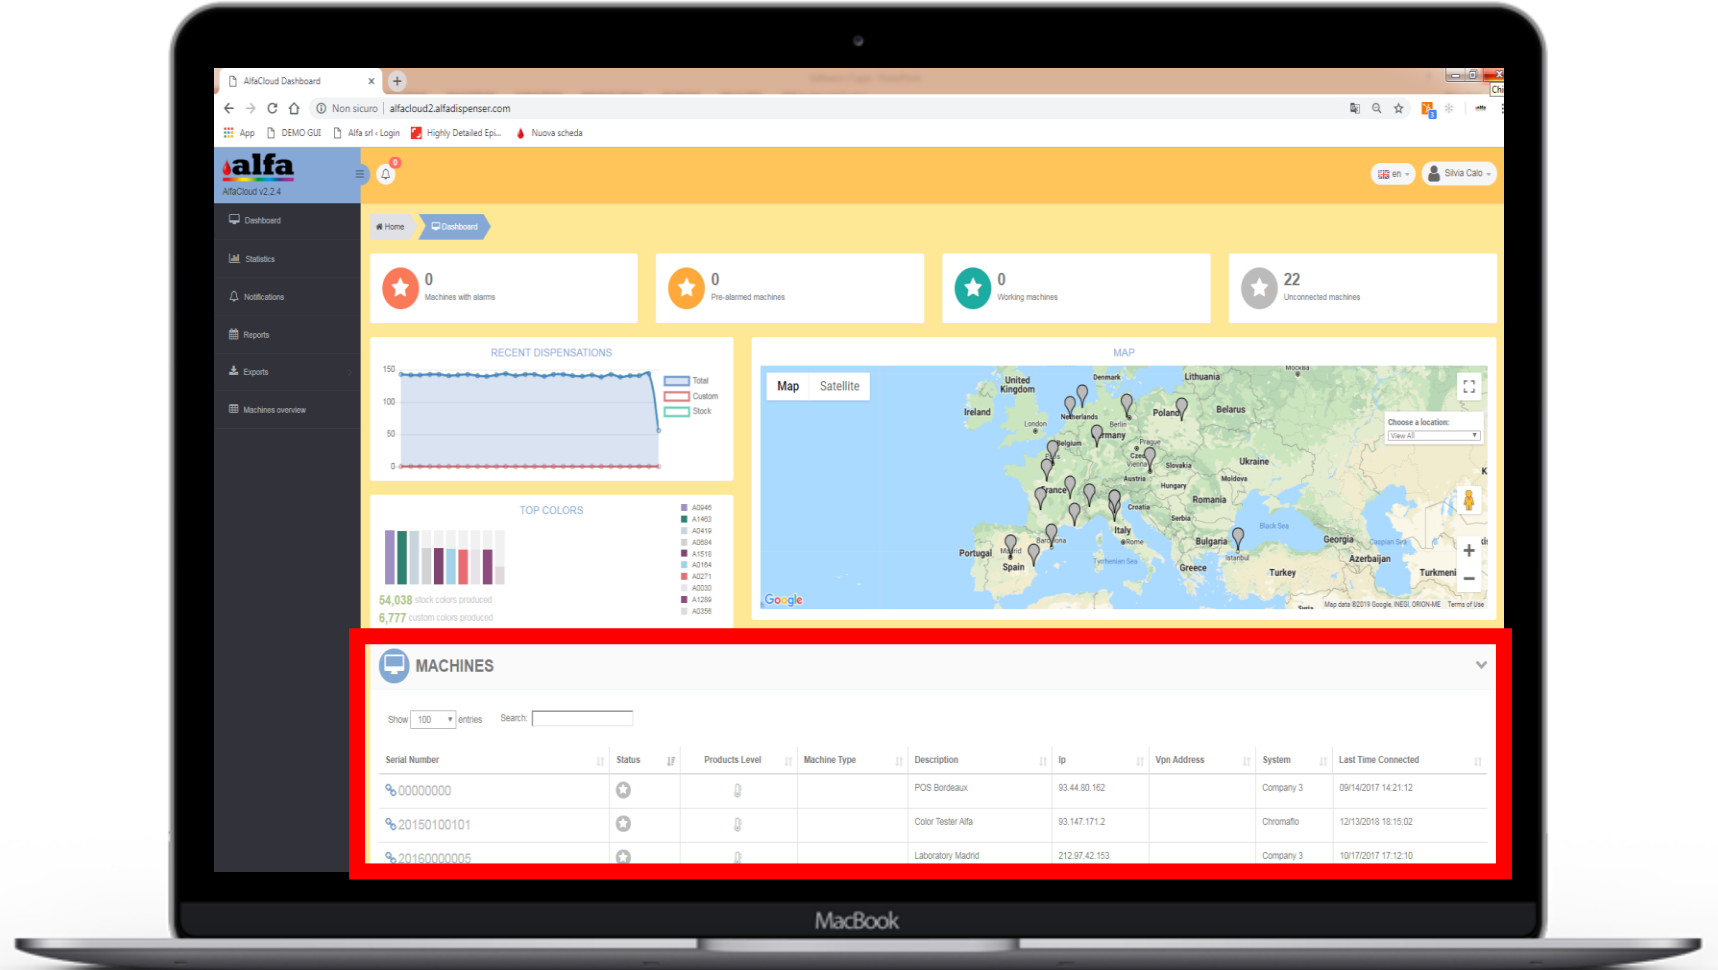

Alfa Cloud

To control your business:

- Dispensations
- Dispensers' status
- Colorants/bases level
- Geolocation
- Data analysis
- Reports/notifications
- ...

Alfa Cloud Features

Alfa Cloud

➤ Machines' status (alarms, pre-alarms, working, not connected)

Alfa Cloud

➤ Machines' interactive geolocation

Alfa Cloud

➤ Data on dispensations and colors most sold

Alfa Cloud

➤ Details of machines' on field

Alfa Cloud

➤ Geolocation and machine details

Alfa Cloud

➤ Dispensations, products usage, products level and resources usage

Alfa Cloud

➤ Tables of dispensations, alarms, events, resource usage, etc

Alfa Cloud

➤ Marketing, laboratory and service statistics