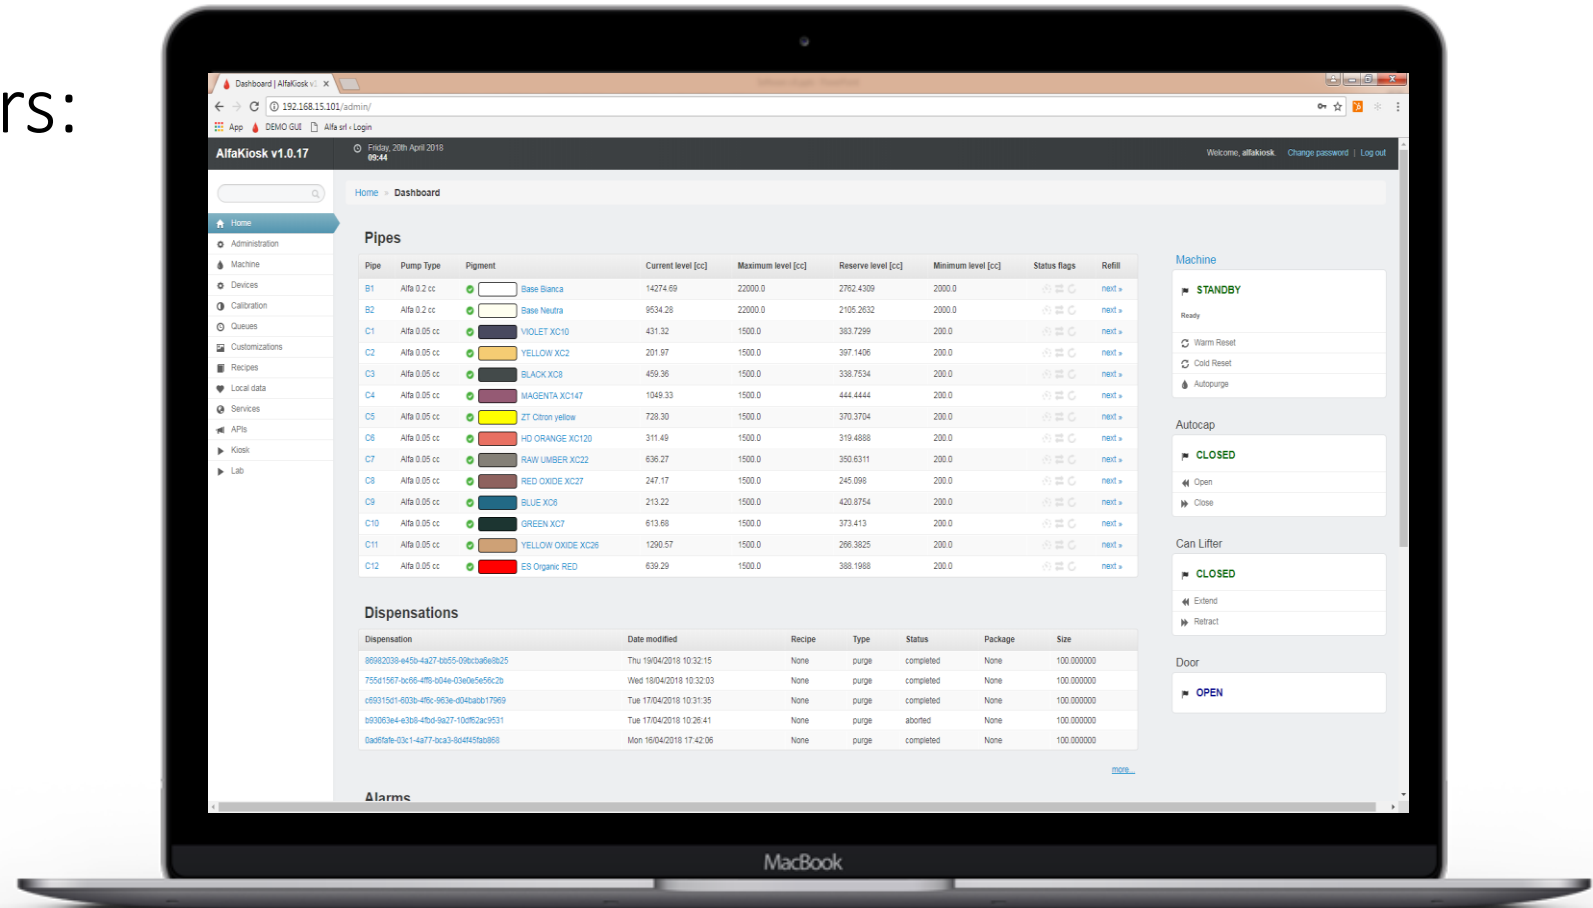

Alfa Admin

To set up your dispensers:

- Set up
- Colorants
- Formulas
- Products
- Troubleshooting
- Updates
- ...