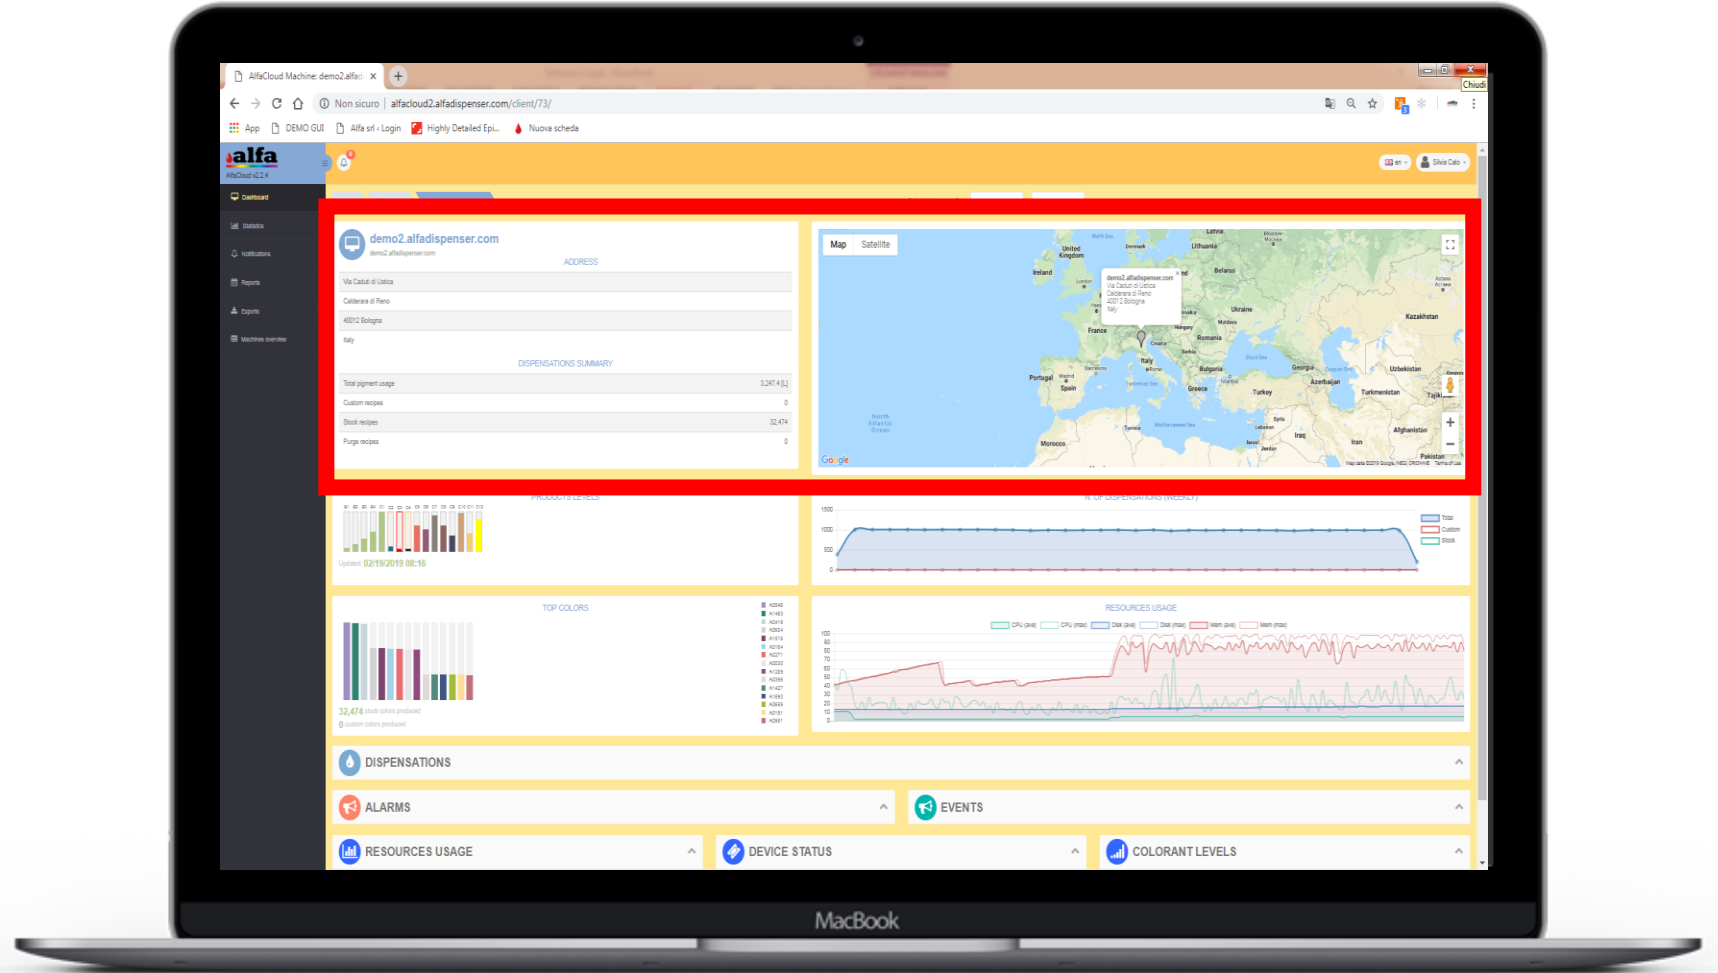

Alfa Cloud

To control your business:

- Dispensations
- Dispensers' status
- Colorants/bases level
- Geolocation
- Data analysis
- Reports/notifications
- ...

Alfa Cloud Features

Alfa Cloud

➤ Machines' status (alarms, pre-alarms, working, not connected)

Alfa Cloud

➤ Machines' interactive geolocation

Alfa Cloud

➤ Data on dispensations and colors most sold

Alfa Cloud

➤ Details of machines' on field

Alfa Cloud

➤ Geolocation and machine details